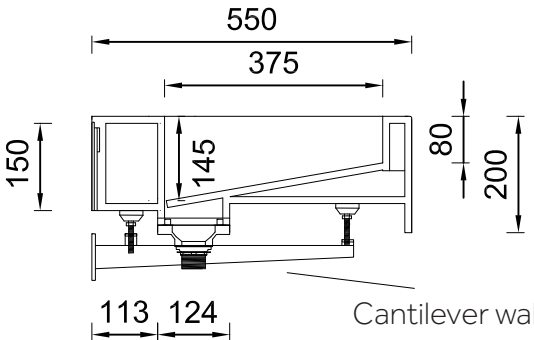

Primo Specialist Wash Trough

Oxford 3-person

Detail C
Built-in wall bracket plate

Wall hung illustration

Cantilever wall brackets

Waste water collection kit