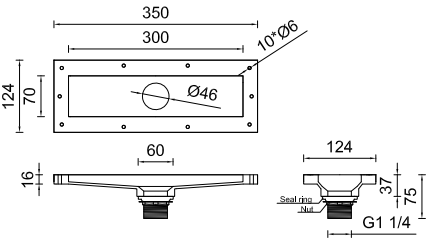

Primo Specialist Wash Trough

Oxford 3-person

Detail C
Built-in wall bracket plate

Wall hung illustration

Cantilever wall brackets

Waste water collection kit