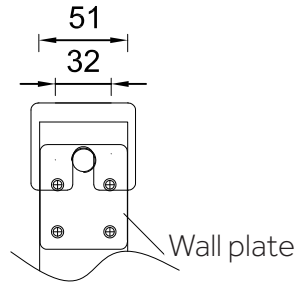

Primo Specialist Wash Trough

Oxford 3-person

Detail C
Built-in wall bracket plate

Wall hung illustration

Cantilever wall brackets

Waste water collection kit