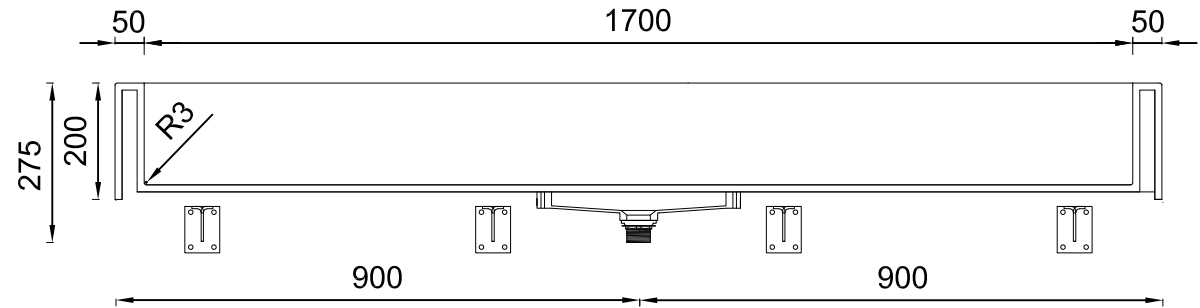

Primo Specialist Wash Trough

Oxford 3-person

Detail C
Built-in wall bracket plate

Wall hung illustration

Cantilever wall brackets

Waste water collection kit