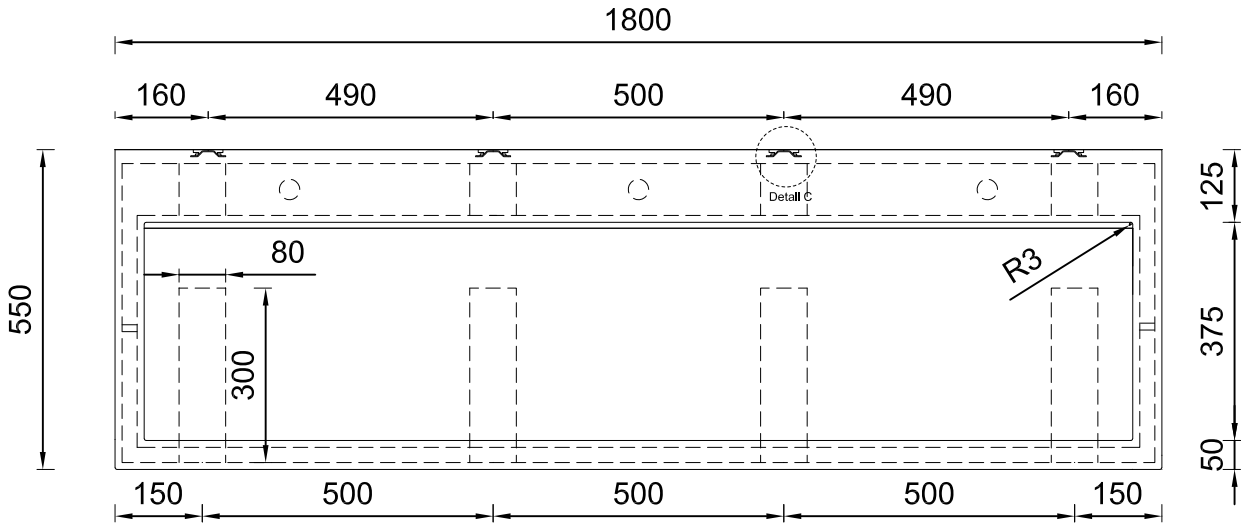

Primo Specialist Wash Trough

Oxford 3-person

Detail C
Built-in wall bracket plate

Wall hung illustration

Cantilever wall brackets

Waste water collection kit