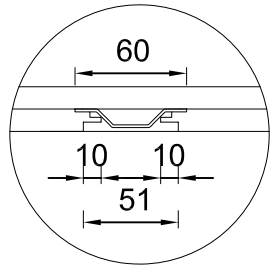

Primo Specialist Wash Trough

Oxford 3-person

Detail C
Built-in wall bracket plate

Wall hung illustration

Cantilever wall brackets

Waste water collection kit