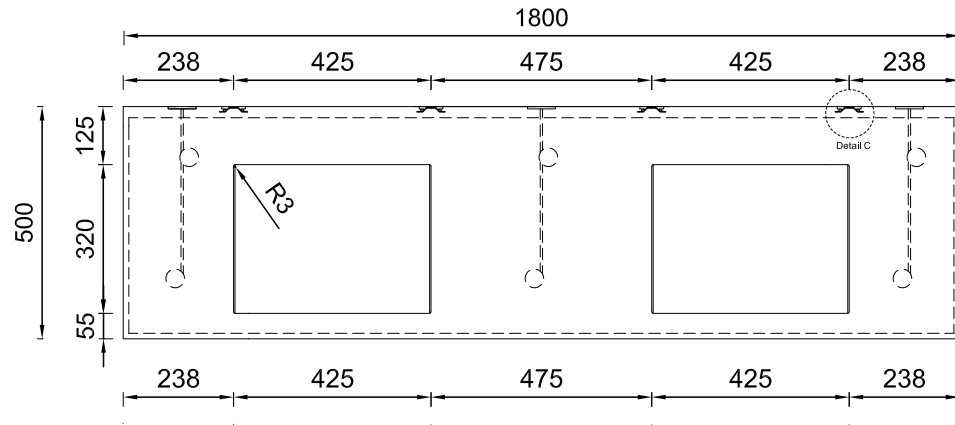

Primo Specialist Wash Trough

Dublin 2-person

Waste water collection kit

Section B-B

Detail C
Built-in wall bracket plate

Wall plate
Wall hung illustration

Section A-A