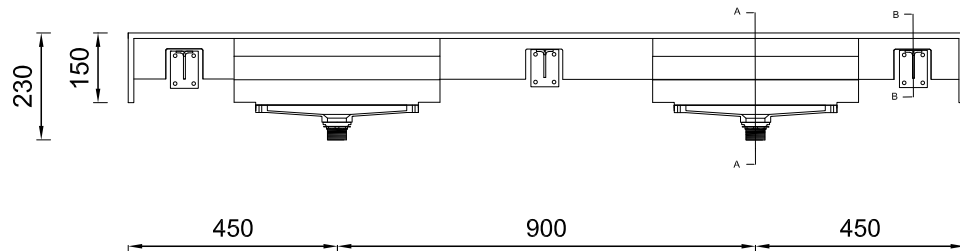

Primo Specialist Wash Trough

Dublin 2-person

Waste water collection kit

Section B-B

Detail C
Built-in wall bracket plate

Wall plate
Wall hung illustration

Section A-A