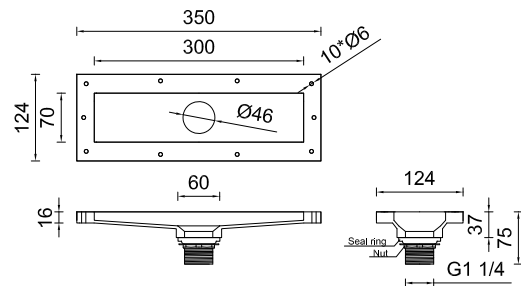

Primo Specialist Wash Trough

Dublin 2-person

Waste water collection kit

Section B-B

Detail C
Built-in wall bracket plate

Wall plate
Wall hung illustration

Section A-A