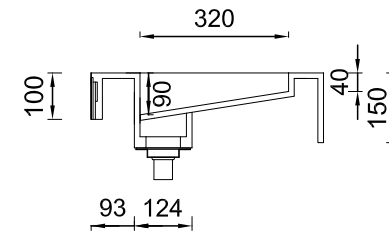

Primo Specialist Wash Trough

Dublin 2-person

Waste water collection kit

Section B-B

Detail C
Built-in wall bracket plate

Wall plate
Wall hung illustration

Section A-A