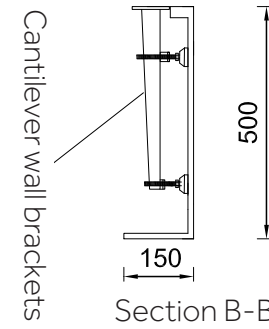

Primo Specialist Wash Trough

Dublin 2-person

Waste water collection kit

Section B-B

Detail C
Built-in wall bracket plate

Wall plate
Wall hung illustration

Section A-A