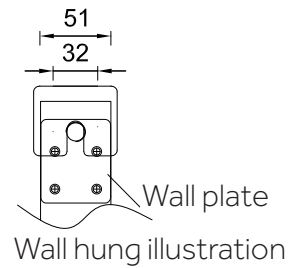

Primo Specialist Wash Trough

Dublin 2-person

Waste water collection kit

Section B-B

Detail C
Built-in wall bracket plate

Wall plate
Wall hung illustration

Section A-A