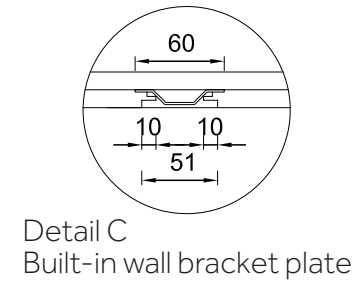

Primo Specialist Wash Trough

Dublin 2-person

Waste water collection kit

Section B-B

Detail C
Built-in wall bracket plate

Wall plate
Wall hung illustration

Section A-A