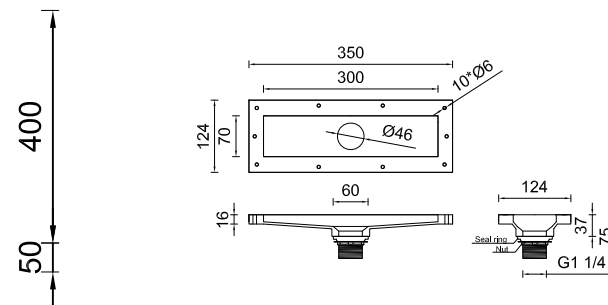

## Cambridge 3-person

Detail C  
Built-in wall bracket plate

Wall plate

Waste water collection kit

Cantilever wall brackets