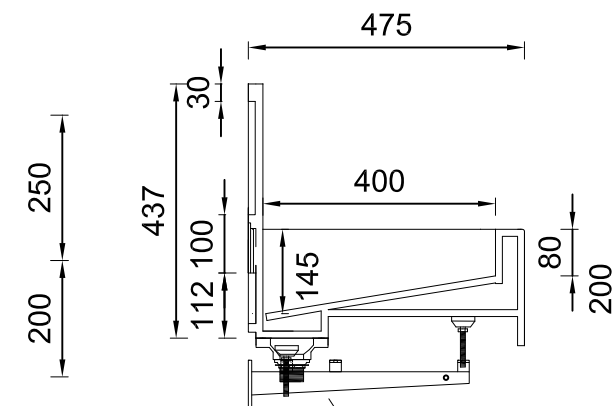

## Cambridge 3-person

Detail C  
Built-in wall bracket plate

Wall plate

Waste water collection kit

Cantilever wall brackets