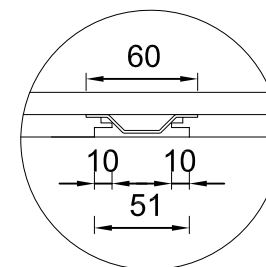

## Cambridge 3-person

Detail C  
Built-in wall bracket plate

Wall plate

Waste water collection kit

Cantilever wall brackets