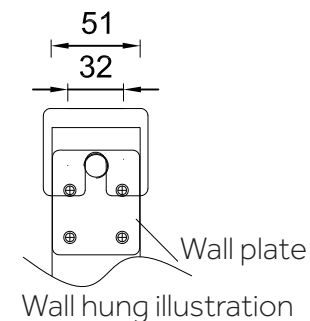

## Cambridge 3-person

Detail C  
Built-in wall bracket plate

Wall plate

Waste water collection kit

Cantilever wall brackets