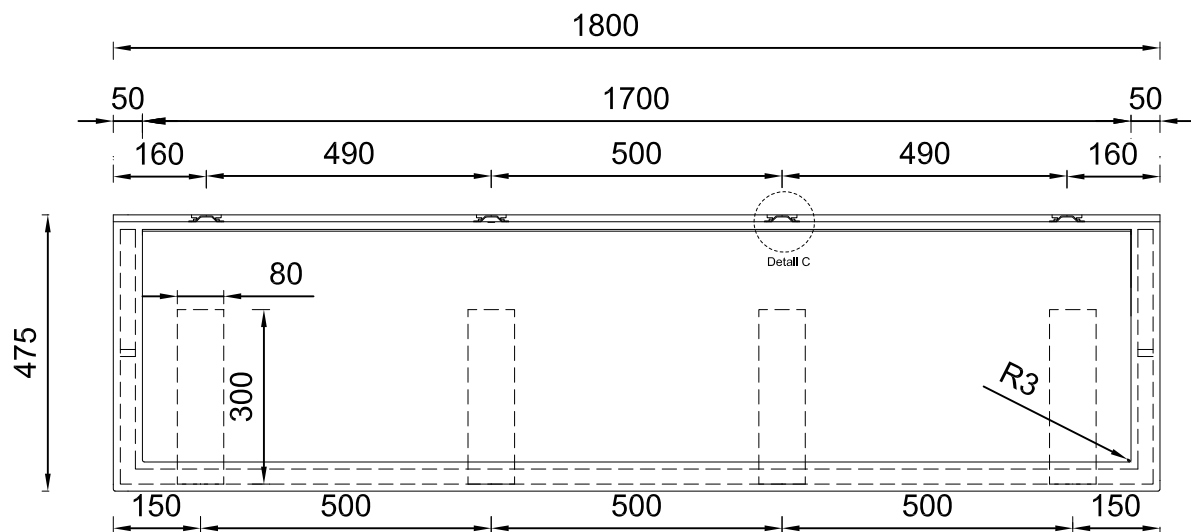

# Primo Specialist Wash Trough

## Cambridge 3-person

Detail C  
Built-in wall bracket plate

Wall plate

Waste water collection kit

Cantilever wall brackets