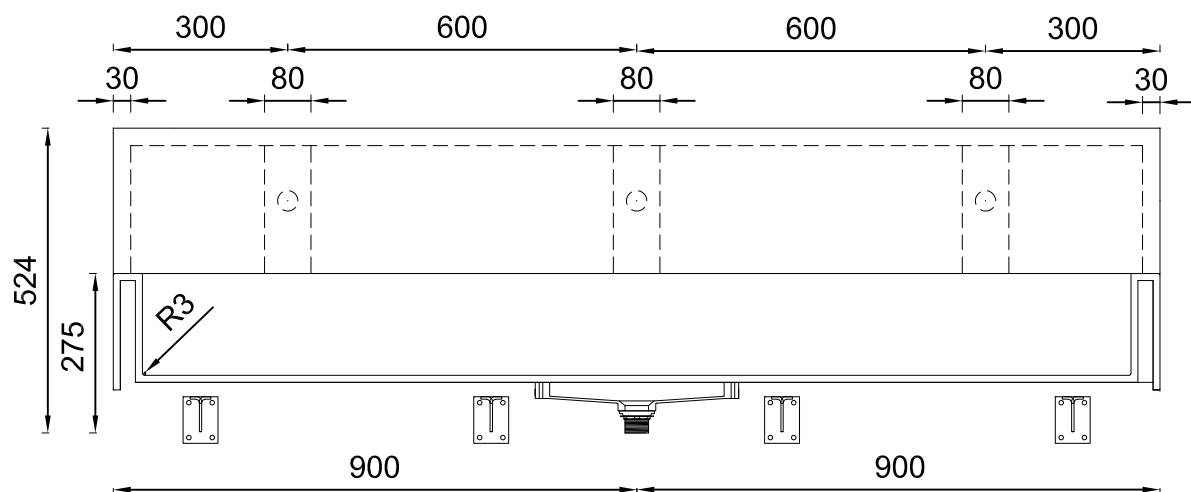

# Primo Specialist Wash Trough

## Cambridge 3-person

Detail C  
Built-in wall bracket plate

Wall plate

Waste water collection kit

Cantilever wall brackets