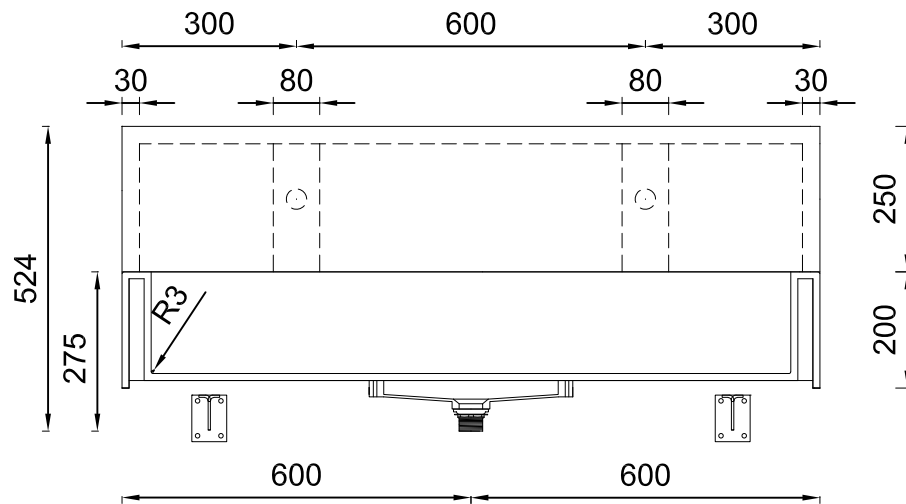

# Primo Specialist Wash Trough

## Cambridge 2-person

Detail C  
Built-in wall bracket plate

Wall hung illustration

Cantilever wall brackets

Waste water collection kit