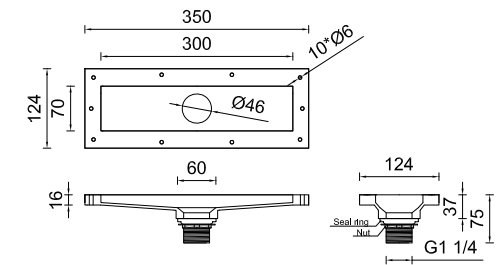

## Cambridge 2-person

Detail C  
Built-in wall bracket plate

Wall hung illustration

Cantilever wall brackets

Waste water collection kit