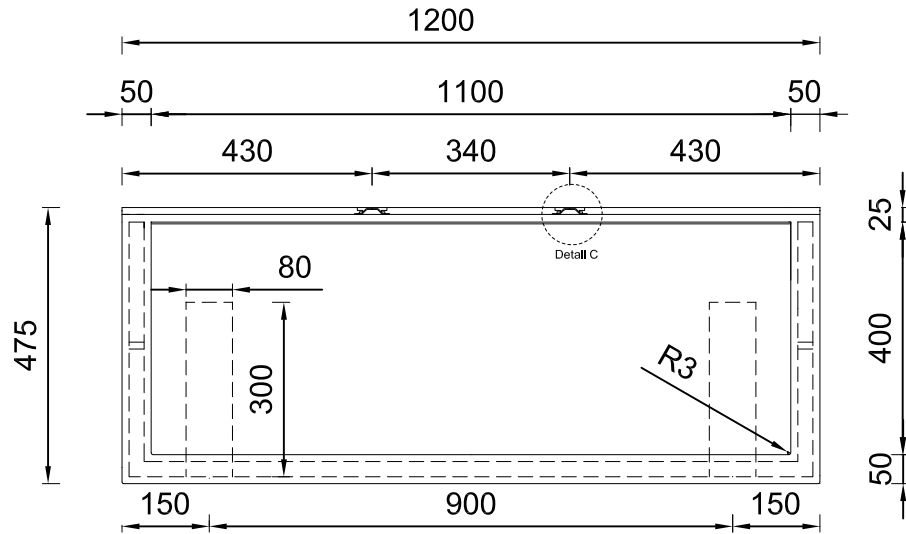

# Primo Specialist Wash Trough

## Cambridge 2-person

Detail C  
Built-in wall bracket plate

Wall hung illustration

Cantilever wall brackets

Waste water collection kit