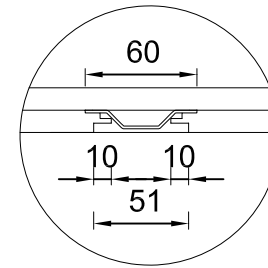

## Cambridge 2-person

Detail C  
Built-in wall bracket plate

Wall hung illustration

Cantilever wall brackets

Waste water collection kit