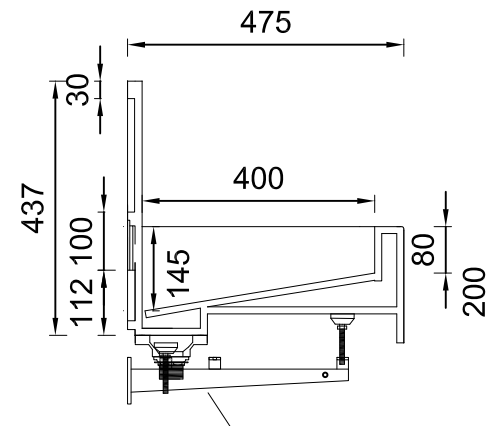

# Primo Specialist Wash Trough

## Cambridge 2-person

Detail C  
Built-in wall bracket plate

Wall hung illustration

Cantilever wall brackets

Waste water collection kit