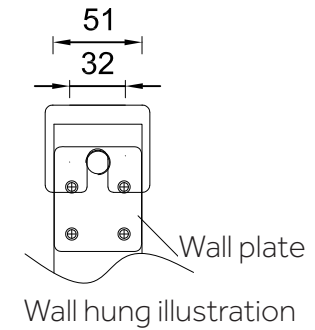

## Cambridge 2-person

Detail C  
Built-in wall bracket plate

Wall hung illustration

Cantilever wall brackets

Waste water collection kit