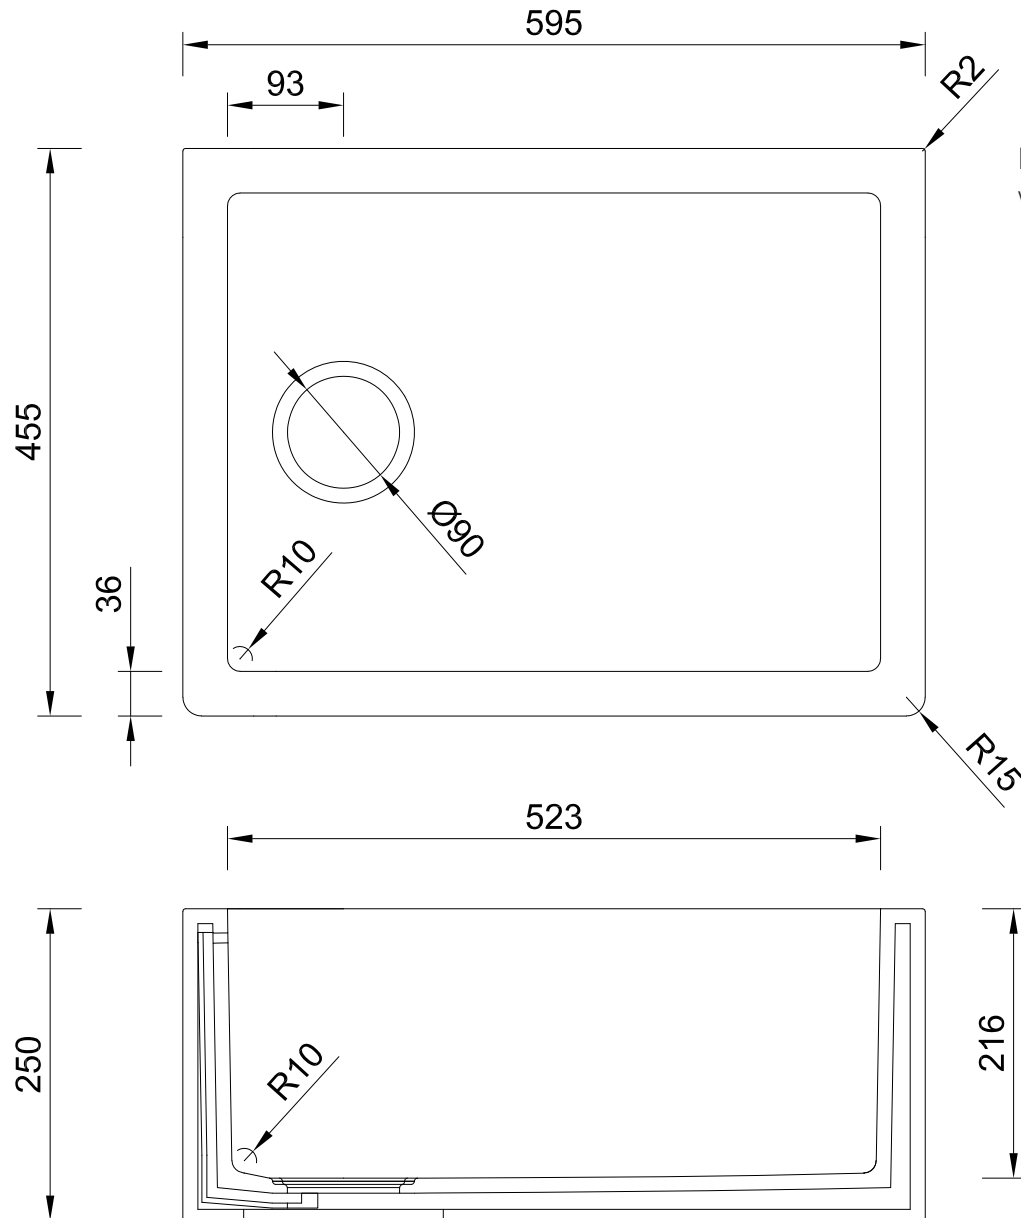

Primo Signature Sink

Belfast

Note: Recommended orientation waste placed to left hand side